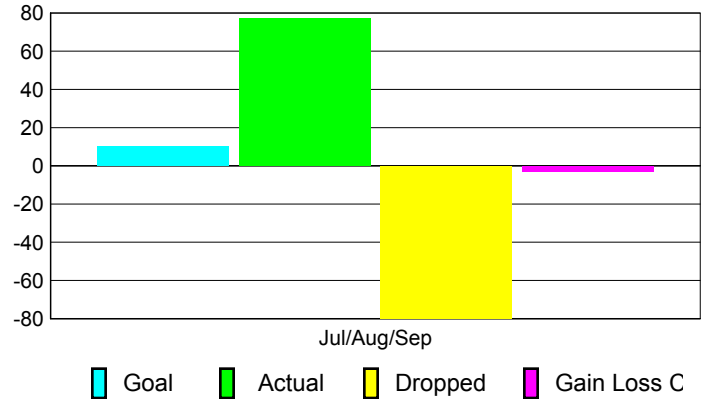

### YTD Status Quo Clubs 2010-2011

Status Quo Clubs Compared to Status Quo Members

## MEMBERSHIP

Membership Results  
2010-2011

Membership  
2009-2010

Month	Net Memb Goal	Actual New Memb	Actual Dropped Memb	Gain/Loss of Memb	Gain/Loss of Memb
Jul/Aug/Sep	10	77	-80	-3	-20
<b>Totals</b>	<b>10</b>	<b>77</b>	<b>-80</b>	<b>-3</b>	<b>-20</b>

### Membership Results 2010-2011

Goal, New, Dropped, Gain/Loss

### Comparison of Membership Gain/Loss

Current Year Compared to the Previous Year